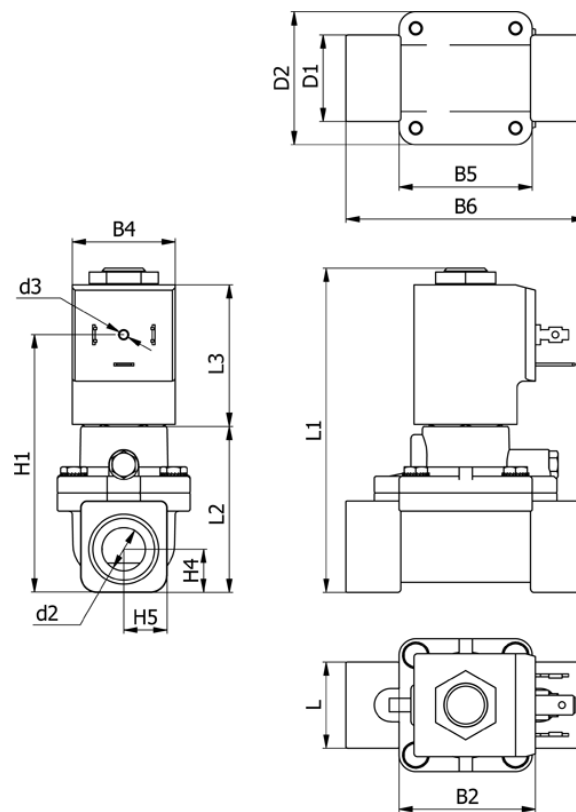

Data Sheet

Article number: 588U2E113BB0638

Description: Solenoid valve type U2E113.BB0.638 2/2 NC
230 VAC 50HZ orifice 13,0 housing in Brass Inlet port G1/2"

Measures

B2 = 41	Flow = 35	Valve function = 2/2 NC
B4 = 31	H1 = 77.5	Voltage = 230 VAC 50HZ
B5 = 40	H4 = 13	
B6 = 72	H5 = 13	
D1 = 26	L1 = 97.6	
d2 = G1/2"	L2 = 50	
D2 = 40	L3 = 42.5	
d3 = M3x4	Orifice = 13.0	